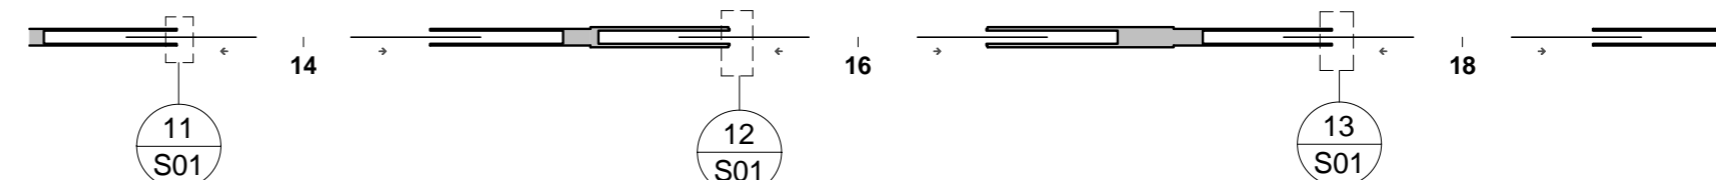

Plan View
1:50