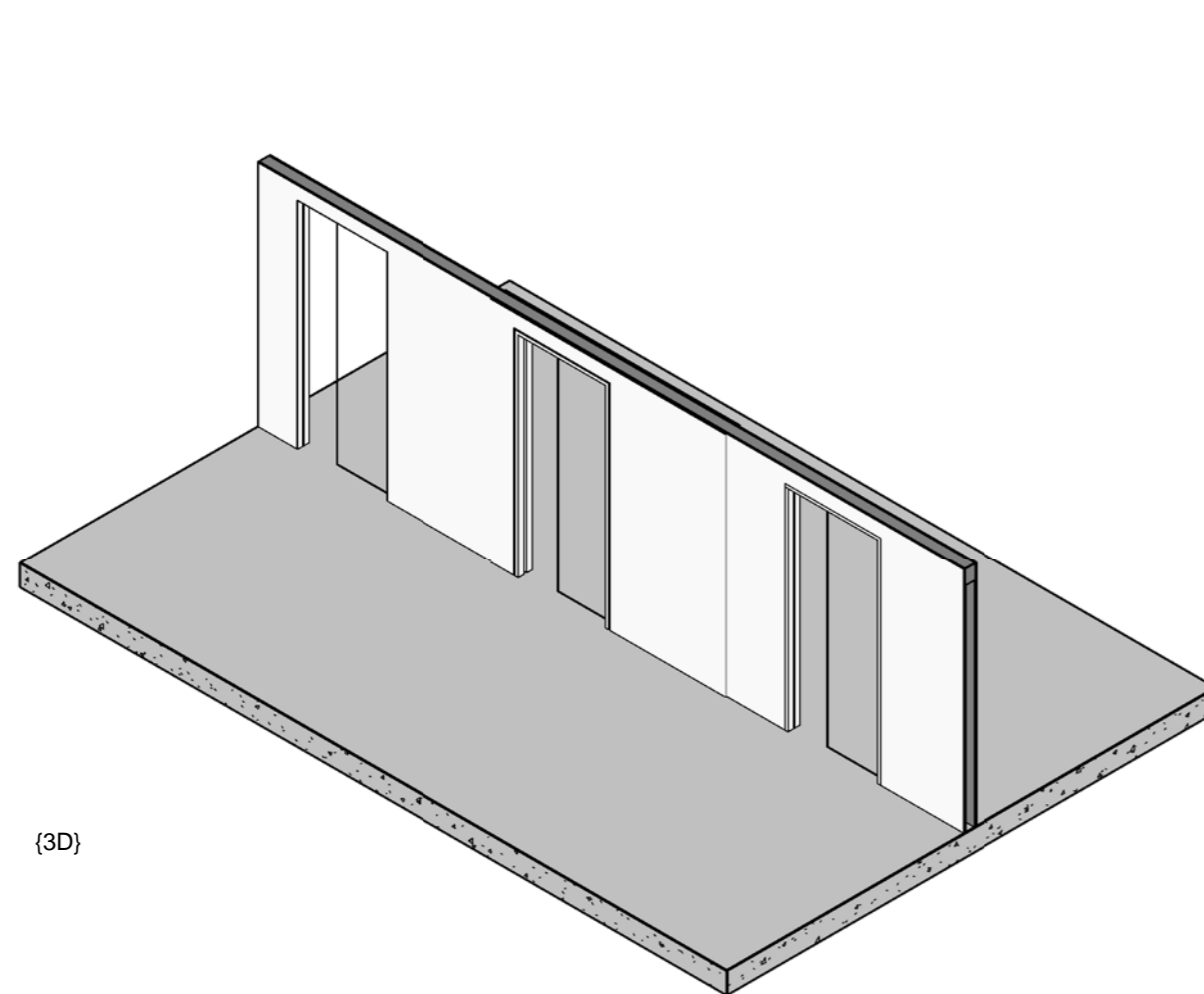

COARSE DETAIL LEVEL

FINE DETAIL LEVEL

{3D}

Door Schedule													
Mark	Family	Type	Description	Manufacturer	URL	ModelReference	ModelNumber	Leaf-Height	MainLeafWidth	SecondaryLeafWidth	Fire Rating	WallThickness	Count
13	Selo_Selo_SlidingDoorsetSystem_ConcealedGlassDoorAssembly	ConcealedSingleGlassDoorAssembly_926x2135_NFR	Concealed Glass Single Door (NFR)	Selo	www.selo-uk.com	Enigma	E10 C	2135	926		NFR 119		1
14	Selo_Selo_SlidingDoorsetSystem_ConcealedGlassDoubleDoorAssembly	ConcealedGlassDoubleDoorAssembly_926Wx2135H_NFR	Concealed Glass Double Door (NFR)	Selo	www.selo-uk.com	Enigma	GE10 DD C	2135	926	926	NFR 119		1
15	Selo_Selo_SlidingDoorsetSystem_ShadowGapGlassSingleDoorAssembly	ShadowGlassSingleDoorAssembly_926x2135_NFR	Shadow Frame Glass Single Door (NFR)	Selo	www.selo-uk.com/	Enigma	GE10 S	2135	926		NFR 144		1
16	Selo_Selo_SlidingDoorsetSystem_ShadowGapGlassDoubleDoorAssembly	ShadowGapGlassDoubleSlidingDoorAssembly_926Wx2135H_NFR	Shadow Frame Glass Double Door (NFR)	Selo	www.selo-uk.com	Enigma	GE10 DD S	2135	926	926	NFR 144		1
17	Selo_Selo_SlidingDoorsetSystem_VisibleTimberGlassSingleDoorAssembly	TimberGlassSingleDoorAssembly_926x2135_NFR	Visible Frame Glass Single Door (NFR)	Selo	www.selo-uk.com/	Enigma	GE10 T	2135	926		NFR 119		1
18	Selo_Selo_SlidingDoorsetSystem_VisibleTimberGlassDoubleDoorAssembly	TimberDoubleSlidingDoorAssembly_926Wx2135H_NFR	Visible Frame Glass Double Door (NFR)	Selo	www.selo-uk.com	Enigma	GE10 DD T	2135	926	926	NFR 119		1