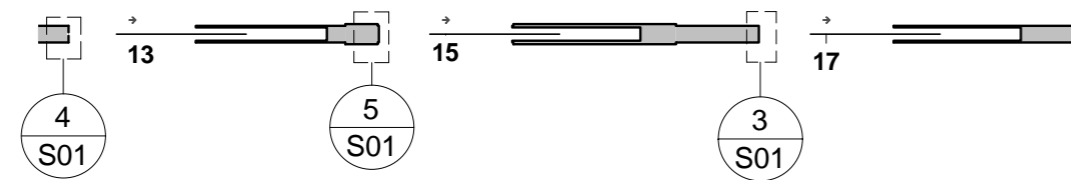

Plan View
1:50

COARSE DETAIL LEVEL