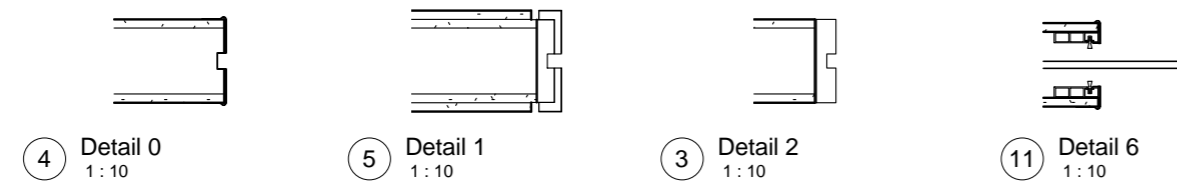

FINE DETAIL LEVEL